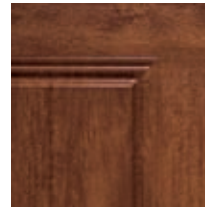

Ultra-Grain®
Dark Finish